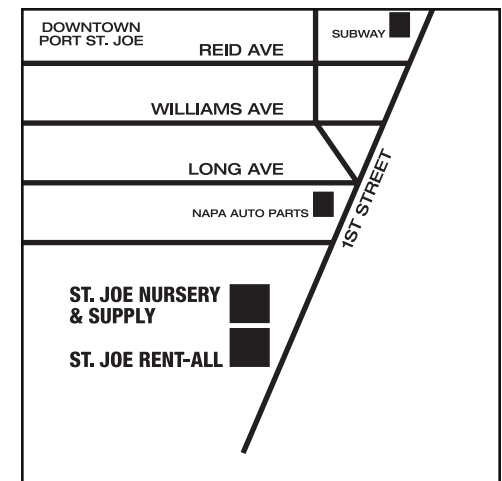

NEED IT? RENT IT!

WWW.SJRANS.COM

St. Joe Rent-All, Inc.

EQUIPMENT SALES • TOOL REPAIRS
SMALL ENGINE REPAIR & PARTS
MINI-STORAGE • L.P. GAS • U-HAUL
GOLF CART SALES, SERVICE & RENTALS

St. Joe Nursery & Supply

PLANTS • FERTILIZERS
SOIL & MULCHES • CHEMICALS
GARDEN TOOLS • POTTERY
LANDSCAPE STONES

**706 FIRST STREET
PORT ST. JOE, FL 32456
(850) 227-2112
(850) 227-7449**

Prices Effective October 1, 2019

**St. Joe Rent-All, Inc. and
St. Joe Nursery & Supply**
706 First Street
Port St. Joe, FL 32456

Our inventory is ever increasing. Call to see if we have what you need, even if it is not listed.

Monthly rentals are available – please call for pricing.

RENTAL PERIOD

4 HR ----- 1/2 DAY
DAY ----- 24 HR
WEEK ----- 7 DAYS
MONTH ----- 28 DAYS

HOURS

MON, TUE, THU, FRI ----- 7:30 AM - 5:00 PM
WED, SAT ----- 7:30 AM - 1:00 PM

SPECIAL RATES FOR WEDNESDAY AND SATURDAY

POLICIES

- All rates are subject to change without notice.
- We strive to be competitive. If you find a better rate, please give us a call.
- Delivery is available at a minimum charge.
- We charge for time out, not time used. Prompt return of equipment will save you money.
- We charge for abuse and cleaning. Please return equipment in the same shape as you received it.
- Full payment is due at rental of equipment.
- Customer is responsible for fuel and flat tires on all equipment.
- Minimum Rental Charge is $15.00

HEAVY EQUIPMENT

	4 HR	DAY	WEEK
*Loader/Backhoe	140.00	230.00	995.00
Loader/Box Blade	130.00	210.00	895.00
Loader/Tiller (5')	170.00	280.00	1099.00
Tiller Rented Alone	50.00	75.00	295.00
Loader/Forks	160.00	260.00	1099.00
Forks Rented Alone	35.00	50.00	195.00
*Track Skid Steer/Bucket	189.00	299.00	1195.00
*Track Skid Steer/Grapple	225.00	375.00	1495.00
*Track Skid Steer/Forks	189.00	299.00	1195.00
Grapple Rented Alone	50.00	75.00	375.00
Forks Rented Alone	40.00	50.00	200.00
*Mini-Excavator	175.00	289.00	1199.00
*Forklift - 5,000 lb / 2wd/16' reach	130.00	200.00	895.00
40' Towable Man Lift	140.00	210.00	995.00
56' Towable Man Lift NEW	180.00	299.00	1395.00
40' Man Lift On Tracks	170.00	279.00	1295.00

Above Man Lifts Listed at Working Height

Trailers for Above	20.00	30.00	120.00

* 3/4 Ton Truck Recommended

DRILLS & FASTENING TOOLS

	4 HR	DAY	WEEK
3/8" Electric Drill	15.00	20.00	99.00
1/2" Electric Drill	15.00	20.00	99.00
1/2" Angle Drill	15.00	20.00	99.00
H.D. Hole Hawg Drill	20.00	35.00	159.00
3/4" Hammer Drill	15.00	25.00	125.00
3/8" Cordless Drill	15.00	20.00	99.00
3/4" Magnetic Drill	35.00	55.00	259.00
Air Nailer	20.00	30.00	149.00
T&G Hand Nailer	20.00	30.00	149.00
T&G Pneumatic Nailer	30.00	45.00	220.00

Above Will Not Run on Pancake Compressor

27 Cal Power Act Gun	20.00	30.00	149.00
Core Drill	60.00	90.00	449.00

(Core Bit Rental 3.00/Thousand-$25.00 Min.)

MISCELLANEOUS

	4 HR	DAY	WEEK
Port-A-Crib/Full Size Crib	20.00	90.00	
Rollaway Bed	20.00	90.00	
Golf Cart Rentals	Call for Pricing		
Heaters	15.00	25.00	125.00
Builders Level	25.00	35.00	175.00
Metal Detector	20.00	30.00	150.00
Fans	15.00	25.00	125.00
Measure Wheel		15.00	50.00
Flood Light Stand – 1,000 Watt		15.00	50.00
Extension Cords/Miscellaneous Hand Tools		15.00	50.00
5 Gallon LP Bottle (Gas Extra)		15.00	50.00
Dehumidifier		80.00	395.00
Ozone Machine		60.00	295.00

NEW ITEMS